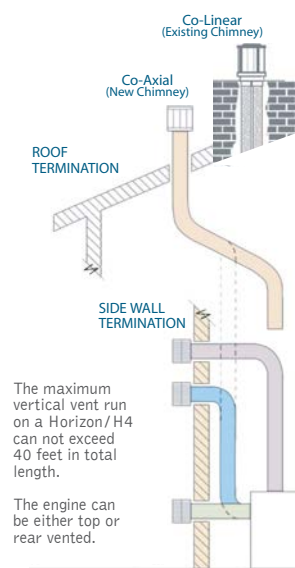

VENTING OPTIONS