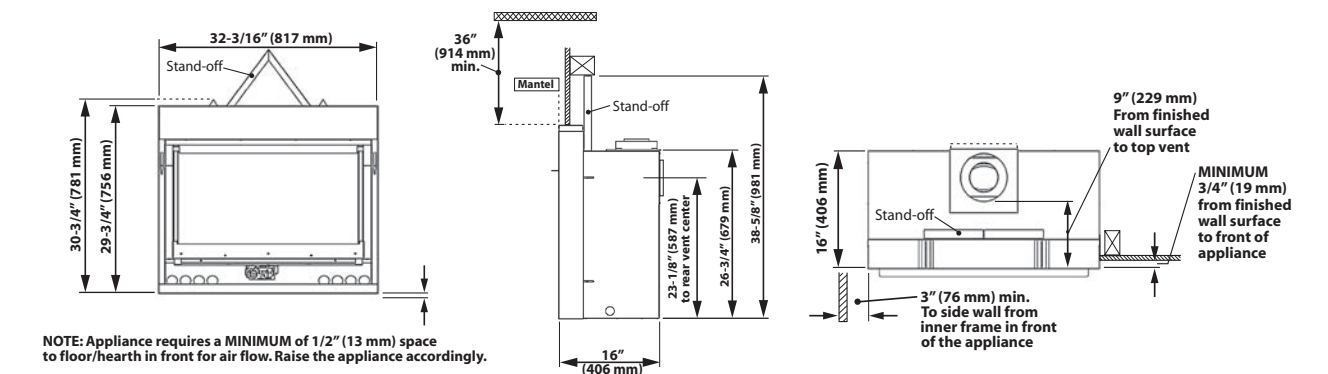

HORIZON FIREPLACE COMPONENTS

ENGINES	534JN	Direct Vent Horizon Engine NG
	534JP	Direct Vent Horizon Engine LPG

FUEL BEDS	534LSK	Log Set Kit
	534RSK	Creekside Rock Set Kit

LINERS	618EBL	Enamel Black Liner (Reflective)
	618RGL	Reflective Glass Liner
	620FBL	Fluted Black Liner
	621VRL	Valor Red Liner
	622LSL	Ledgestone Liner

SURROUNDS	601SFB	Contemporary Steel Front (29-3/4" X 32-3/16"w)
	602CFB	Traditional Cast Front (29-3/4" X 32-3/16"w)
	603FSK	3-Sided Trim - Black (31-1/8" X 35"w)
	605FSK	4-Sided Trim - Black (32-5/8" X 35"w)
	610FVI	Double Door FenderFire Front (31-3/4" X 35-3/4"w)
	611FVI	Single Door FenderFire Front (31-3/4" X 35-3/4"w)
	613CCB	Contemporary Cast Front (31-3/4" X 35-3/4"w)
	614CVI	Arched Cast Surround (35-3/4" X 43-5/8"w)
	615CVI	Cast Surround (35-3/4" X 45-1/4"w)
	623STV	Square Trim Kit - Vintage Iron* (34-7/16" X 44-5/16"w)
	623STZ	Square Trim Kit - Bronze* (34-7/16" X 44-5/16"w)
	645CFV	Clearview Front (Vintage Iron on Black) (31-1/4" X 37-1/4"w)

* Compatible with the 645CFV Clearview Front only

FRETS	RA24CV	Contemporary Fret - Vintage Iron*
	RA24TB	Traditional Fret - Black*
	646CCB	Clearview Cast Fret*
	1225VFB	Ventana Fret - Black*

* Compatible with the 645CFV Clearview Front only

ACCESSORIES	556CLA	Co-linear Adapter - converts co-axial vent to two 3" vent liners (insert app.)
	559CLT	Co-linear Terminal - chimney liner termination cap (for use with 556CLA)
	559SFK	Square Flashing Kit for 559CLT
	658DVK2	Direct Vent Terminal - coaxial with wall thimble
	755CFK	Circulating Fan Kit
	761DRK	Decorative Rock Kit (add to the 534RSK)
	817VAK	Vent Adapter Kit
	845TG	Terminal Guard
	1265WSK	Wall Switch Kit
	GV60BRK	1-Hour Shut Down Handset
	GV60NTK	Non-Thermostat Handset

H4 FIREPLACE COMPONENTS