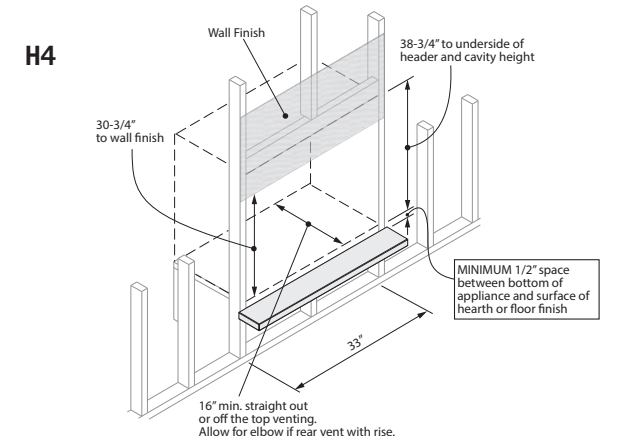

UNDERSTANDING ENERGY EFFICIENCY RATINGS

All Valor product literature is published using recognized Canadian and US government test methods for determining energy efficiency performance. This ensures our products will perform in your home as rated. Beware of misleading "steady state" efficiency claims made by manufacturers using their own "in-house" test methods. For example - a large difference between an Energuide rating and a "steady state efficiency" may indicate misleading efficiency claims. For more information visit www.valorfireplaces.com.