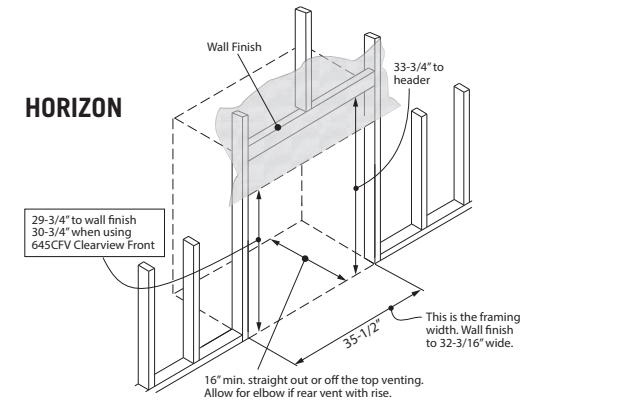

GENERAL FRAMING DIMENSIONS

HORIZON

H4