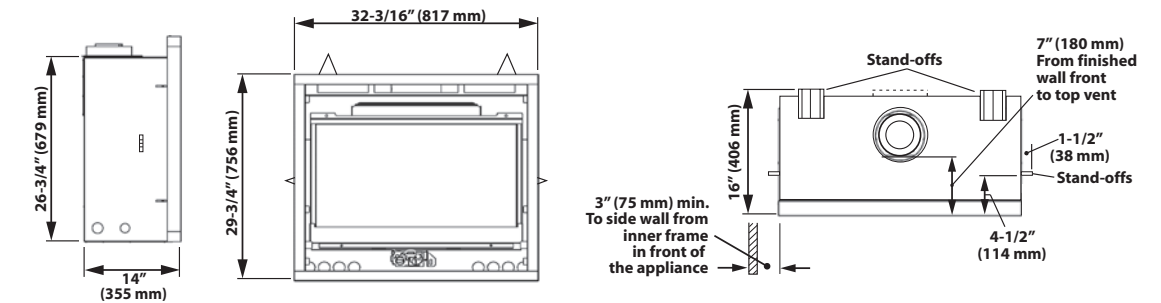

HORIZON / H4 HEAT PERFORMANCE & EFFICIENCY RATINGS

MODEL/FUEL	Model	Fuel	Max. Input BTU/hr	Min. Input BTU/hr	EnerGuide Rating*	Max. Output* (w/out fan) BTU/hr
	534JN	NG	24,000	6,500	70.9%	17,506
	534JP	LPG	24,000	13,000	70.9%	17,506
	650JN	NG	24,000	6,500	70.9%	17,506
	650JP	LPG	24,000	13,000	70.9%	17,506

Certified to ANSI Z21.88-2014/ CSA 2.33-2014 Vented Gas Fireplace Heater American National Standard
CGA - 2.17-91 Gas Fired Appliances for use at High Altitudes

Designed and manufactured by:

Copyright Miles Industries Ltd. 2015
Proudly made in North America
BRHRZN415E - June 2015

Printed on recycled paper

Please Note: Printed images may vary from actual product.
Refer to the 534J/650J Series engine manual for product installation.
All product information is accurate at time of printing and is subject to change.
For more information visit www.valorfireplaces.com

HORIZON / H4 PRODUCT DIMENSIONS, FRAMING DIMENSIONS & VENTING

HORIZON DIMENSIONS

Window Dimensions - 14-3/4" X 26-1/2" W

H4 DIMENSIONS

Window Dimensions - 14-3/4" X 26-1/2" W