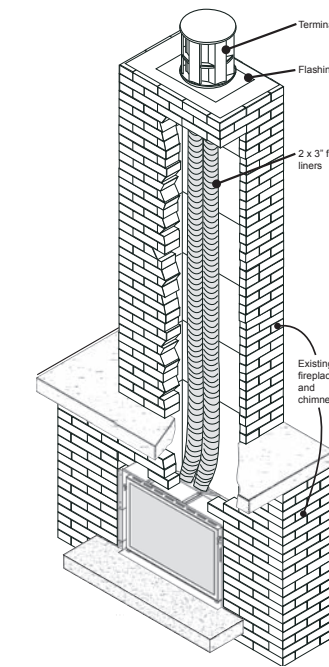

Certified to ANSI Z21.88-2014/CSA 2.33-2014 Vented Gas Fireplace Heater American National Standard
CGA - 2.17-91 Gas Fired Appliances for use at High Altitudes
* EnerGuide Ratings and Outputs have been determined without a fan/flower, using the CSA P4.1-09 test method

LEGEND G4 DIMENSIONS, VENTING & MANTEL CLEARANCES

DIMENSIONS

Window Dimensions - 28" wide x 18" in height

VENTING

Please Note: The maximum vertical vent run for the Legend G4 is 40'. The minimum is 10'.

MANTEL CLEARANCES