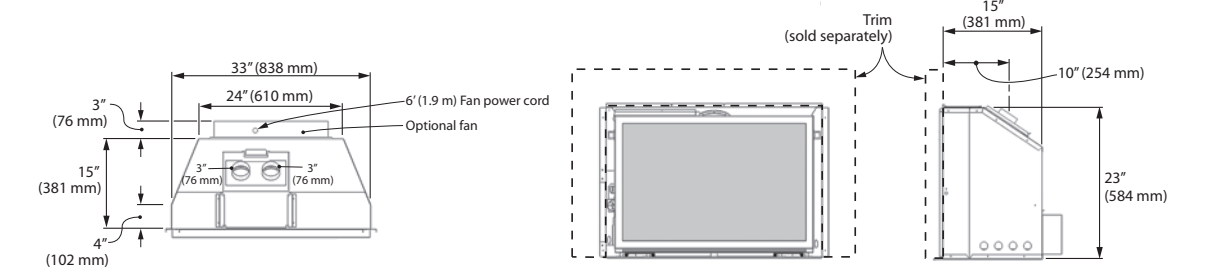

LEGEND G4 DIMENSIONS, VENTING & MANTEL CLEARANCES

DIMENSIONS

Window Dimensions - 28" wide x 18" in height