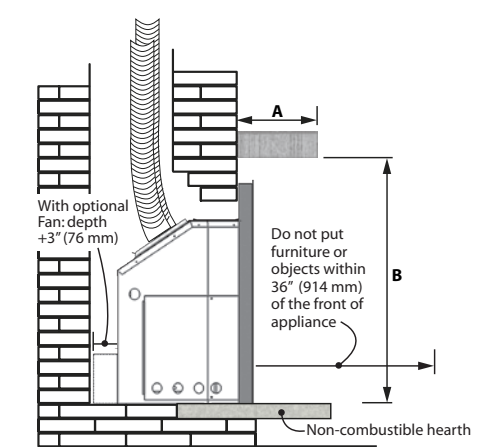

LEGEND G4 DIMENSIONS, VENTING & MANTEL CLEARANCES

DIMENSIONS

Window Dimensions - 28" wide x 18" in height

VENTING

Please Note: The maximum vertical vent run for the Legend G4 is 40'. The minimum is 10'.

MANTEL CLEARANCES

Mantel Projection A	1" (25 mm)	4" (101 mm)	8" (203 mm)	14" (355 mm)
Mantel Height B*	34" (864 mm)	36" (914 mm)	38" (965 mm)	40" (1016 mm)

* Measure taken from the underside of the mantel to finished hearth or surface that the unit is sitting on.