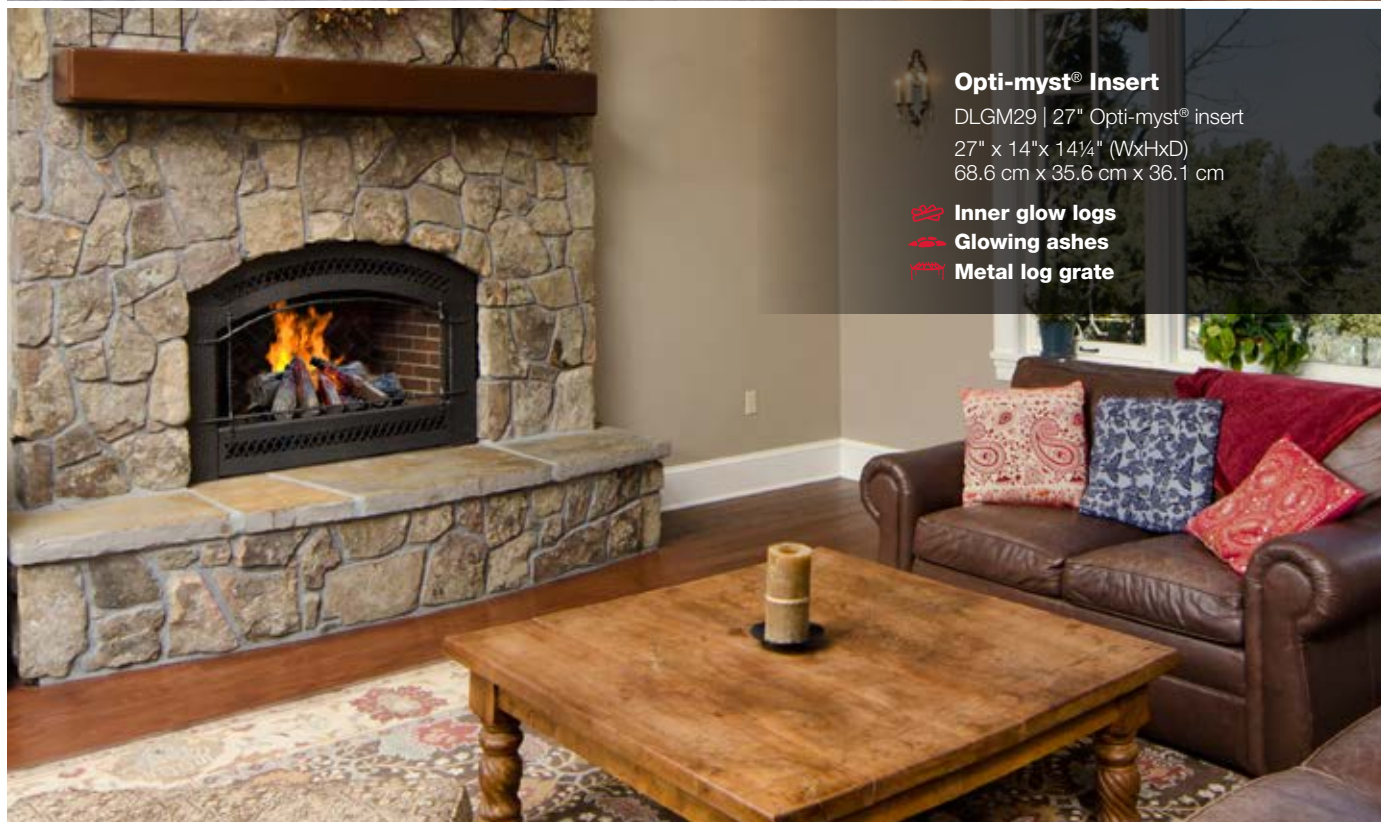

Features

Flame

Revolutionary ultrasonic technology produces a fine mist to create the illusion of flames and smoke.

Remote

Includes a convenient remote control for ease of use at your fingertips.

Economical

Economical to operate. Costing only pennies per hour.*

Green

The green alternative. No harmful particulates or emissions and 100% efficient.

Instant Ambiance

Plugs into any standard household outlet.

Quick Assembly

Sets up in minutes with step-by-step assembly instructions allowing you more time to enjoy your fireplace.

Easy Fill Water Tank

Offers 12-14 hours of continuous operation before refilling.

Safe

Completely safe, cool flames, no emissions.

*Based on national average residential electricity rate. Rates vary.

Opti-myst® 600 Cassette

DFI600L | 120V plug-in cassette

22 1/4" x 13" x 8 5/8" (WxHxD)

56.5 cm x 33.0 cm x 21.9 cm

Opti-myst® Insert

DLGM29 | 27" Opti-myst® insert

27" x 14" x 14 1/4" (WxHxD)

68.6 cm x 35.6 cm x 36.1 cm

Inner glow logs

Glowing ashes

Metal log grate